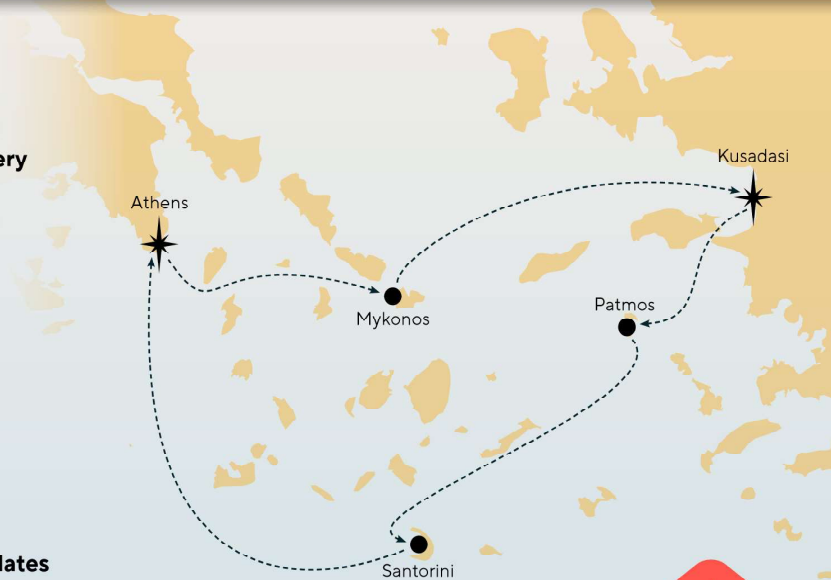

Patmos

Iconic Aegean (Mar & Nov)

3-night destination packed cruise onboard Celestyal Discovery sailing the jewels of the Greek islands & Ephesus, featuring a full day in Santorini and late-night stay in Mykonos.

Day	Ports	Arrive	Depart
Friday	Athens (Lavrion) Greece		11:00
Friday	Mykonos* Greece	16:00	23:00
Saturday	Kusadasi (Ephesus) Turkey	07:00	12:30
Saturday	Patmos* Greece	16:00	21:00
Sunday	Santorini* Greece	07:00	20:00
Monday	Athens (Lavrion) Greece	06:00	

* Tendering weather permitting. Cruises can also start in Kusadasi.

2024 Sailing dates

November 01, 08

2025 Sailing dates

March 21, 28
November 07, 14, 21

2026 Sailing dates

March 20, 27
November 06, 13

Visit celestyal.com for booking information

Embarcation/Disembarkation Port

Mykonos

Santorini

Ephesus (Kusadasi)